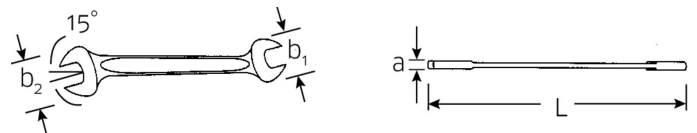

Set: Double open ended spanners MOTOR No. 10/6

- Wrenches with metric, unequal widths in a roll-up case
- Straight design, jaw position 15
- Sturdy, slim and lightweight intelligent construction
- High bending strength due to double T-profile
- STAHLWILLE round finish ensures a surface that is pleasant to the skin and has a good grip
- Extremely resilient, exceptionally durable
- Drop forged, hardened and cooled in oil bath
- Chrome-Alloy-Steel, chrome plated
- Robust roll-up bag with velcro fastener made of polyester
- Mesh inserts allow a view of the inserted tool
- Safe protection of the tool with minimum space requirement
- Embroidered STAHLWILLE logo

Content 6-part

SW 10 x 11; 12 x 13; 14 x 15; 16 x 17; 18 x 19; 20 x 22 mm

Technical Information:

Code	96400300
EAN Code	4018754291168
Article Number	10/6 AT WORK
Number of tools	6

Code

По вопросам продаж и поддержки обращайтесь: