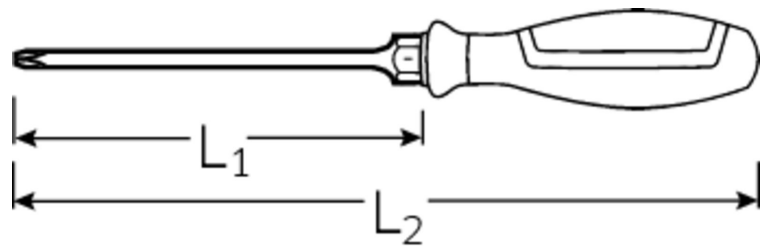

Technical Information:

Code	73103003
EAN Code	4018754278565
Article Number	10507N KK 3 SPEZIALSCHRAUBENDREHER MIT KUGELKOPF, DRALL-GRIFF
Size Hexagon socket head screws [mm]	3 mm

Code	mm	L₁ mm	L₂ mm	g		
73103003	3	300	385	56	5	Buy online
73103005	5	300	415	132	10	Buy online