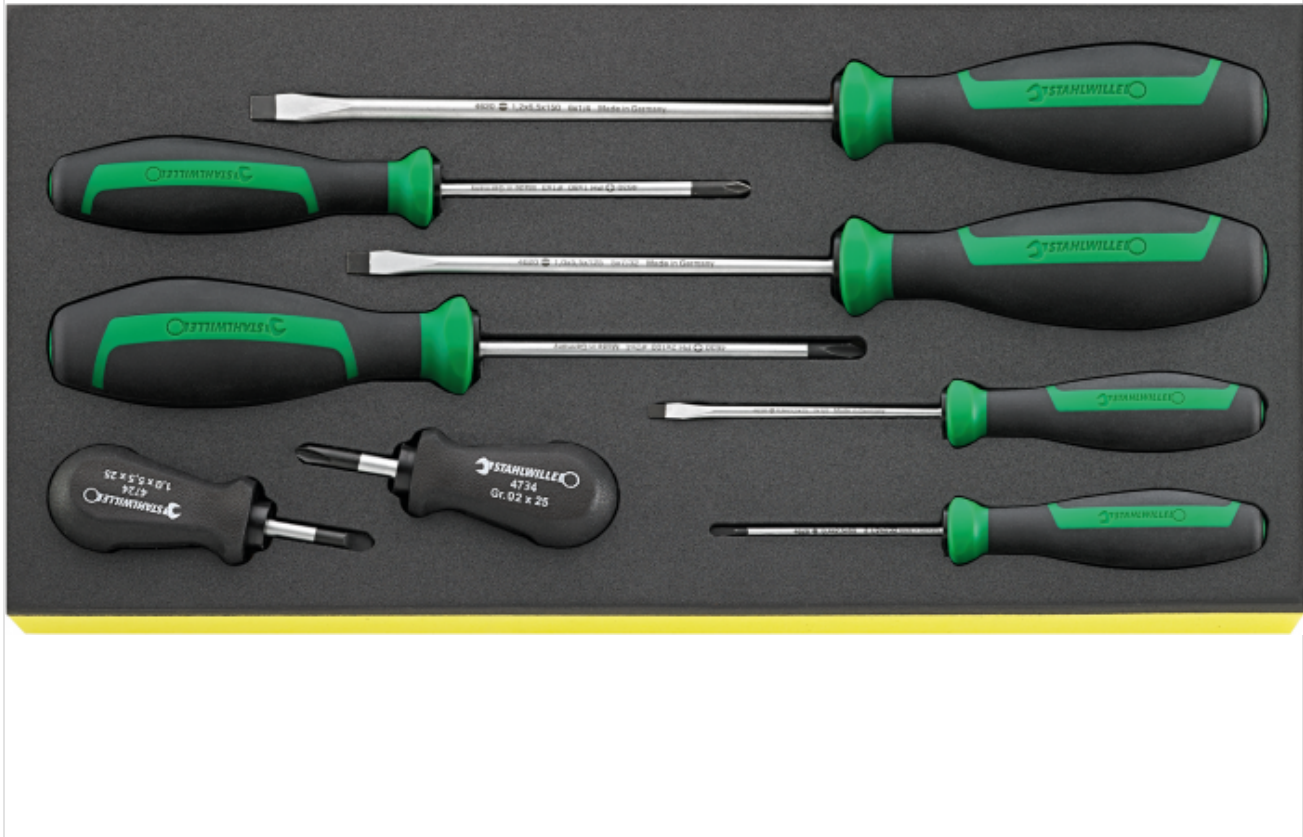

Screwdriver set DRALL+ i.TCS No. TCS 4620-4734/8

- 175 x 350 x 40 mm
- 8 pieces

Technical Information:

Code	96838769
EAN Code	4018754169771
Article Number	TCS 4620-4734/8
Number of tools	8

Code	g

96838769

503